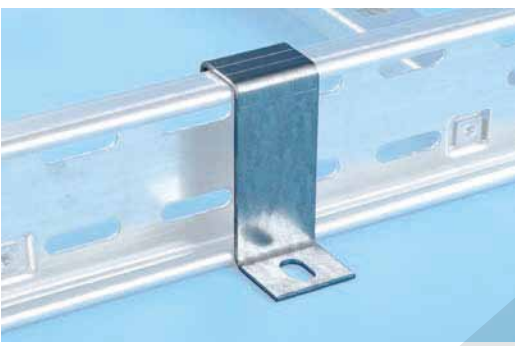

Vertical Hinged Connector

Product Code	Sidewall Height (mm)
L4V	100
L5V	125
L6V	150

Supplied in pairs complete with nuts, bolts and washers.

Horizontal Hinged Connector

Product Code	Sidewall Height (mm)
L4H	100
L5H	125
L6H	150

Supplied in pairs complete with nuts, bolts and washers.

Earth Continuity Strap

Product Code: **LECS**

Hold Down Clip

Product Code: **LHC**

Supplied as single item.

Boltable Hold Down Bracket

Product Code: **LBHB**

Supplied as single item.

Hold Down Bracket

Product Code	Sidewall Height (mm)
L4HB	100
L5HB	125
L6HB	150

Supplied as single item.

Wall Bracket

Product Code	Sidewall Height (mm)
L4WB	100
L5WB	125
L6WB	150

Supplied as single item.