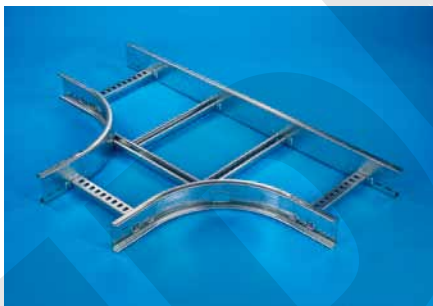

Equal Tee

Other Radii available:
450, 600, 750, and 900mm

Product Code	Ladder Width (mm)	Sidewall Height (mm)	Radius (mm)
L4T/150/R300	150	100	300
L4T/300/R300	300	100	300
L4T/450/R300	450	100	300
L4T/600/R300	600	100	300
L4T/750/R300	750	100	300
L4T/900/R300	900	100	300
L5T/150/R300	150	125	300
L5T/300/R300	300	125	300
L5T/450/R300	450	125	300
L5T/600/R300	600	125	300
L5T/750/R300	750	125	300
L5T/900/R300	900	125	300
L6T/150/R300	150	150	300
L6T/300/R300	300	150	300
L6T/450/R300	450	150	300
L6T/600/R300	600	150	300
L6T/750/R300	750	150	300
L6T/900/R300	900	150	300