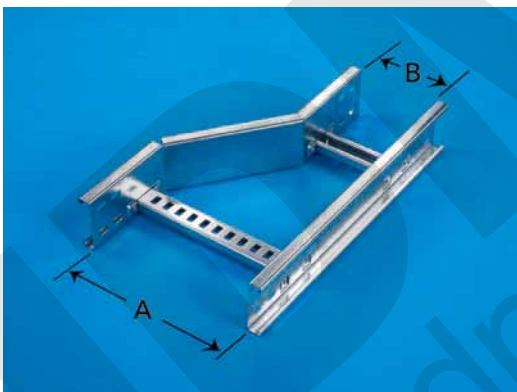

Offset Reducer – Left Hand

Product Code	Ladder Width		Sidewall Height (mm)
	A (mm)	B (mm)	
L4LR/A/B	PLEASE STATE WHEN ORDERING		100
L5LR/A/B	PLEASE STATE WHEN ORDERING		125
L6LR/A/B	PLEASE STATE WHEN ORDERING		150