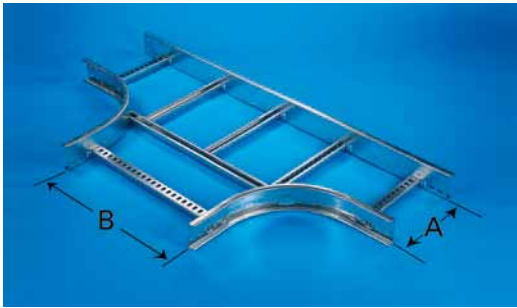

Unequal Tee

Product Code	Ladder Width		Sidewall Height (mm)	Radius (mm)
	A (mm)	B (mm)		
L4UT/A/B/R300	PLEASE STATE WHEN ORDERING		100	300
L5UT/A/B/R300	PLEASE STATE WHEN ORDERING		125	300
L6UT/A/B/R300	PLEASE STATE WHEN ORDERING		150	300

Other Radii available:

450, 600, 750, and 900mm