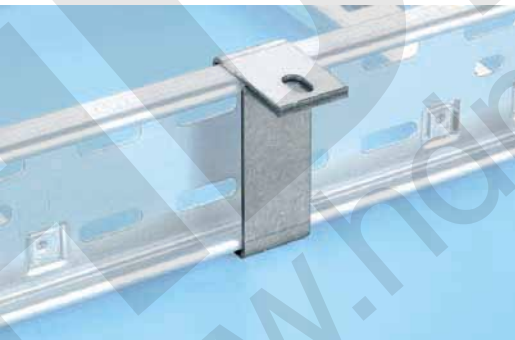

Supplied as single item.

Hold Down Bracket

Product Code	Sidewall Height (mm)
L4HB	100
L5HB	125
L6HB	150

Supplied as single item.

Wall Bracket

Product Code	Sidewall Height (mm)
L4WB	100
L5WB	125
L6WB	150

Supplied as single item.

Suspension Clip

Product Code	Sidewall Height (mm)
L4SC	100
L5SC	125
L6SC	150

Supplied as single item.

Suspension Bracket

Product Code	Sidewall Height (mm)
L4SB	100
L5SB	125
L6SB	150

Supplied as single item.