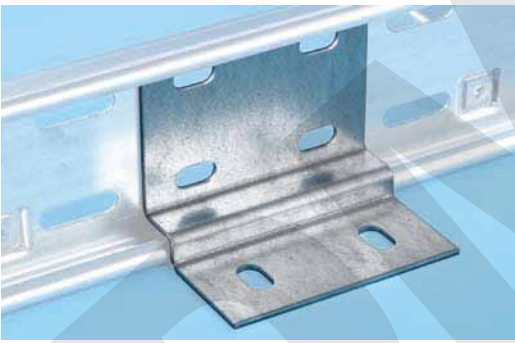

Vertical Hinged Connector

Product Code	Sidewall Height (mm)
L4V	100
L5V	125
L6V	150

Supplied in pairs complete with nuts, bolts and washers.

Horizontal Hinged Connector

Product Code	Sidewall Height (mm)
L4H	100
L5H	125
L6H	150

Supplied in pairs complete with nuts, bolts and washers.

Earth Continuity Strap

Product Code: **LECS**

Hold Down Clip

Product Code: **LHC**

Supplied as single item.

Boltable Hold Down Bracket

Product Code: **LBHB**

Supplied as single item.

Hold Down Bracket

Product Code	Sidewall Height (mm)
L4HB	100
L5HB	125
L6HB	150

Supplied as single item.

Wall Bracket

Product Code	Sidewall Height (mm)
L4WB	100
L5WB	125
L6WB	150

Supplied as single item.