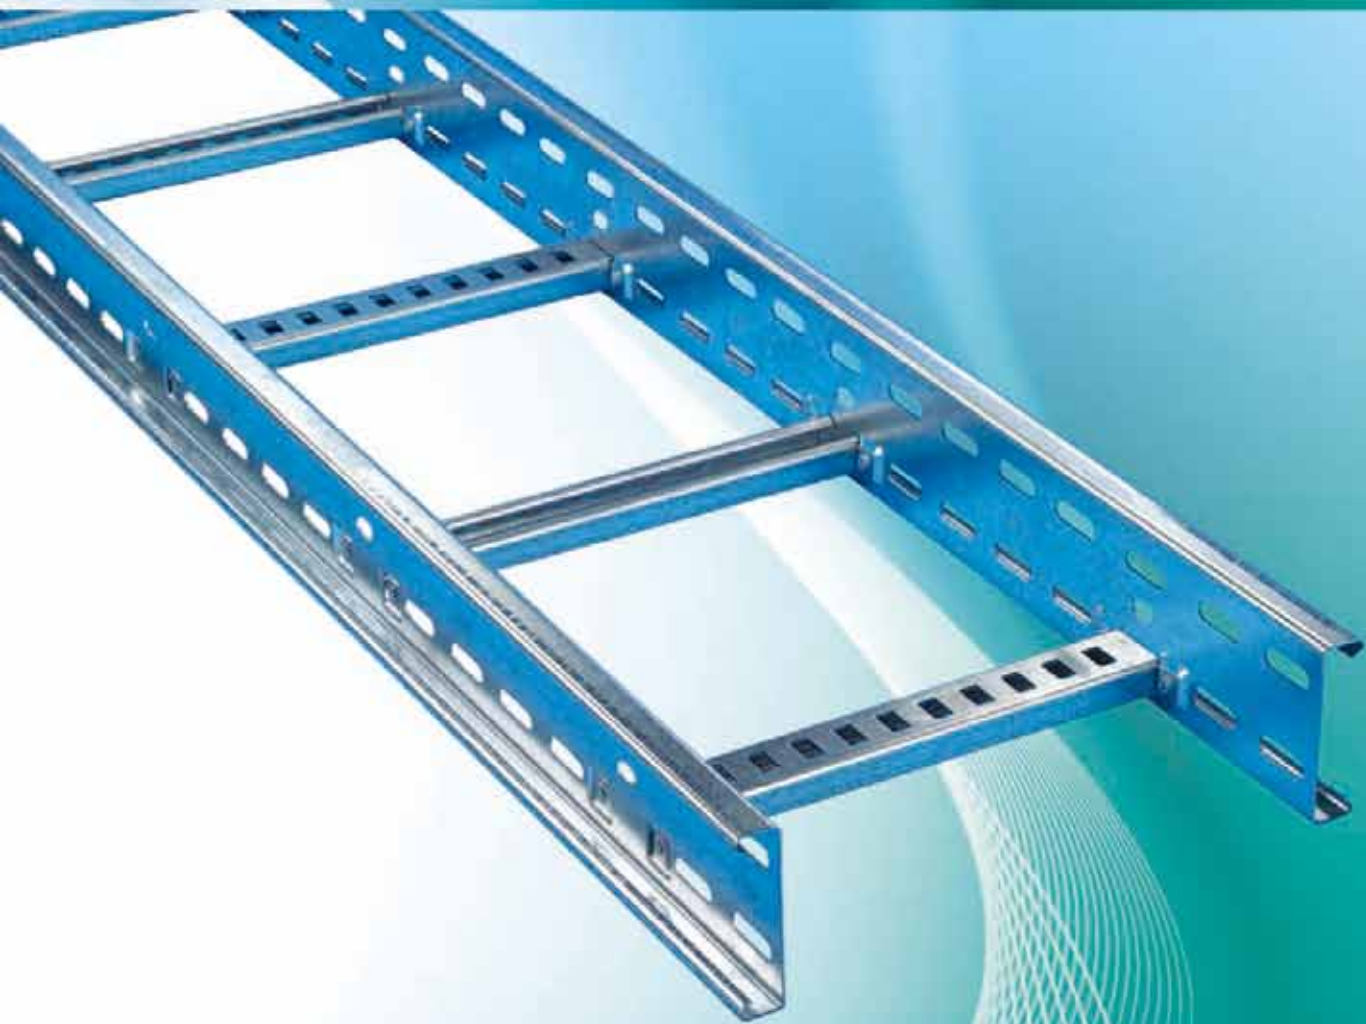

Catalog & Cable Ladder System Guide

HDMANN[®]
cable management system

L4 Cable Ladder – 100mm Sidewall

Product Code	Ladder Width (mm)	Sidewall Height (mm)
L4L/150	150	100
L4L/300	300	100
L4L/450	450	100
L4L/600	600	100
L4L/750	750	100
L4L/900	900	100

L5 Cable Ladder – 125mm Sidewall

Product Code	Ladder Width (mm)	Sidewall Height (mm)
L5L/150	150	125
L5L/300	300	125
L5L/450	450	125
L5L/600	600	125
L5L/750	750	125
L5L/900	900	125

L6 Cable Ladder – 150mm Sidewall

Product Code	Ladder Width (mm)	Sidewall Height (mm)
L6L/150	150	150
L6L/300	300	150
L6L/450	450	150
L6L/600	600	150
L6L/750	750	150
L6L/900	900	150

		Code Suffix
BRITISH STANDARD	Complies with BS EN 61537	
FULL TECHNICAL SUBMITTAL AVAILABLE ON REQUEST		
STANDARD LENGTH	3.0 metres	
STANDARD FINISH	Galvanised to BS EN 10346 Previously manufactured to BS EN 10327 which is now withdrawn and superseded by BS EN 10346.	/G
SPECIAL FINISH	Hot-Dip Galvanised to BS EN ISO 1461 All couplers must be ordered separately.	/HDG