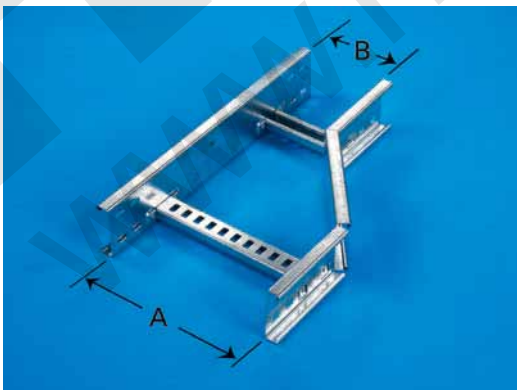

Offset Reducer – Right Hand

Product Code	Ladder Width		Sidewall Height (mm)
	A (mm)	B (mm)	
L4RR/A/B	PLEASE STATE WHEN ORDERING		100
L5RR/A/B	PLEASE STATE WHEN ORDERING		125
L6RR/A/B	PLEASE STATE WHEN ORDERING		150