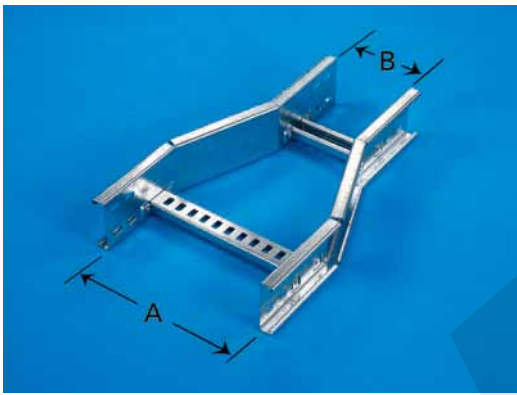

Straight Reducer

Product Code	Ladder Width		Sidewall Height (mm)
	A (mm)	B (mm)	
L4SR/A/B	PLEASE STATE WHEN ORDERING		100
L5SR/A/B	PLEASE STATE WHEN ORDERING		125
L6SR/A/B	PLEASE STATE WHEN ORDERING		150