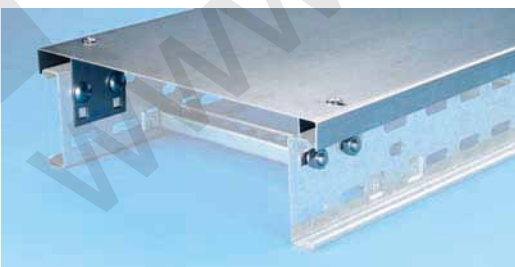

Cover

Closed and Ventilated covers are available for the complete range, including accessories.

Closed Cover – add C to Product Code.

Ventilated Cover – add V to Product Code.

Supplied complete with fixings. Length: 1.5 metres