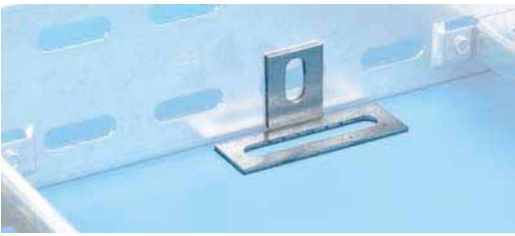

Supplied in pairs complete with nuts, bolts and washers.

Earth Continuity Strap

Product Code: **LECS**

Hold Down Clip

Product Code: **LHC**

Supplied as single item.

Boltable Hold Down Bracket

Product Code: **LBHB**