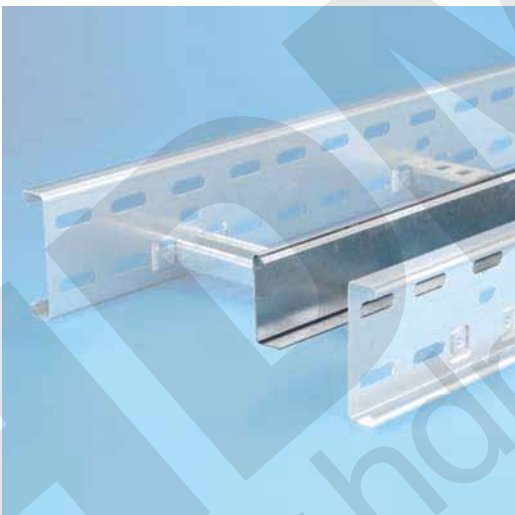

Straight Divider Length: 3.0 metres

Product Code	Sidewall Width (mm)
L4DV	100
L5DV	125
L6DV	150

Curved Divider Length: 1.5 metres

Product Code	Sidewall Width (mm)
L4CUR	100
L5CUR	125
L6CUR	150